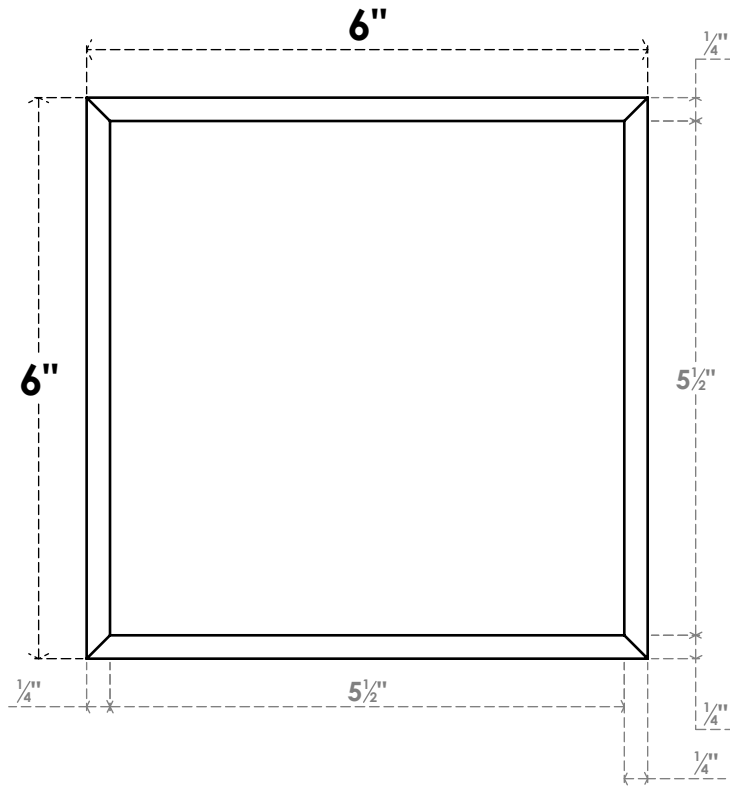

ROSP060X060X050SDG01

6"W X 6"H X 1/2"P STANDARD SEDGWICK ROSETTE WITH BEVELED EDGE,
ARCHITECTURAL GRADE PVC

FRONT

SIDE

EKENA MILLWORK
2300 WEST MAIN ST.
CLARKSVILLE, TX 75426
TOLL FREE: 866-607-0453
WWW.EKENAMILLWORK.COM