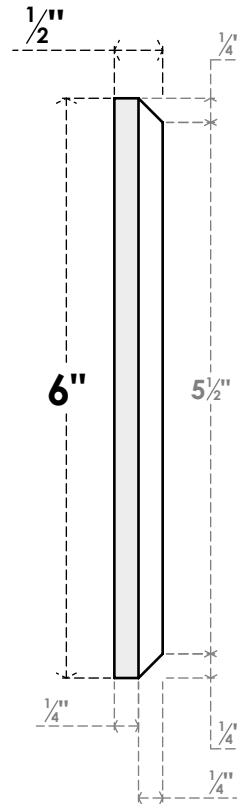

ROSP060X060X050SDG01

6"W X 6"H X 1/2"P STANDARD SEDGWICK ROSETTE WITH BEVELED EDGE,
ARCHITECTURAL GRADE PVC

FRONT

SIDE

EKENA MILLWORK
2300 WEST MAIN ST.
CLARKSVILLE, TX 75426
TOLL FREE: 866-607-0453
WWW.EKENAMILLWORK.COM

NOTES

1. INSTALLATION TO BE COMPLETED IN ACCORDANCE WITH MANUFACTURER'S SPECIFICATIONS.
2. DRAWING MAY NOT BE TO SCALE
3. THIS DRAWING IS INTENDED FOR DESIGN AND PLANNING PURPOSES ONLY.
4. ALL INFORMATION CONTAINED HEREIN WAS CURRENT AT THE TIME OF DEVELOPMENT BUT MUST BE REVIEWED AND APPROVED BY THE PRODUCT MANUFACTURER TO BE CONSIDERED ACCURATE.
5. ARCHITECTURAL GRADE PVC PRODUCTS ARE MADE FROM EXPANDED CELLULAR PVC AND COME NATURALLY WHITE BUT MAY BE PAINTED